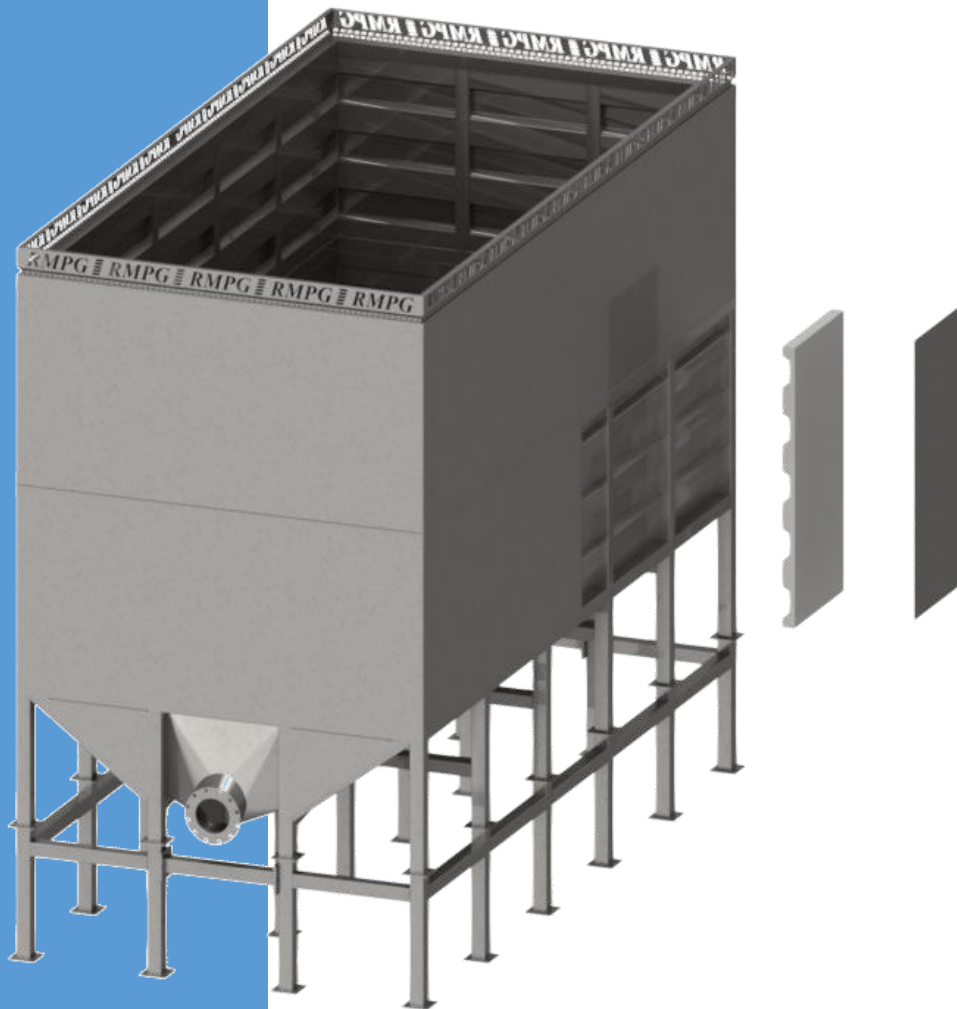

RM RSW

ACCUMULATION TANK

223, Gamcheonhang-ro, Saha-gu, Busan, South Korea, 49454

Fax: +82-51-2638-940

E-mail: noatek1@gmail.com

Генеральный директор Ким А. Б.

Phone: +82-10-5049-4892